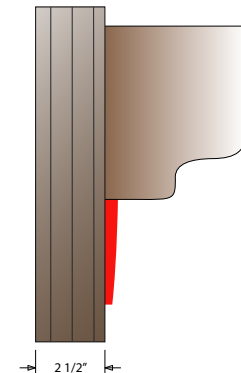

Maximum amps per lighted message (at 120 V) shown in table below

UL/CUL approved for wet locations

CONSTRUCTION

Faces: Single Faced Sign

Extrusions (TCL): Slim line corrosion resistant, aluminum housing 2.5" deep

MESSAGE	COLOR	HEIGHT	AMPS
Red Indicator Dot	Red Wide Angle Oval	5.5"	0.06

Trans-Tech

4395 Iroquois Ave.

Erie, PA 16511

Phone: (888) 811-7010

Fax: (814) 836-8401

Email: sales@transportation-tech.com

Website: www.transportation-tech.com