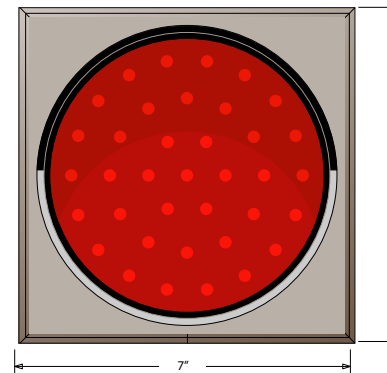

MESSAGE	COLOR	HEIGHT	AMPS
Red Indicator Dot	Red Wide Angle Oval	5.5"	0.06

Trans-Tech

4395 Iroquois Ave.

Erie, PA 16511

Phone: (888) 811-7010

Fax: (814) 836-8401

Email: sales@transportation-tech.com

Website: www.transportation-tech.com