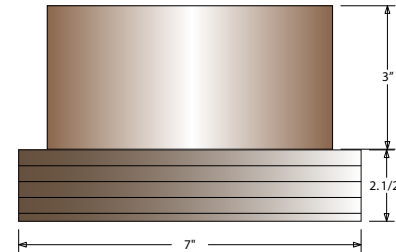

Face Material: Impact resistant tinted Lexan®

FINISH

Standard Cabinet Color: Duranodic Bronze

Custom colors available upon request

Product View

NOTE: Sign image may not exactly represent the finished product. For illustration purposes only.

MESSAGE	COLOR	HEIGHT	AMPS
Red Indicator Dot	Red Wide Angle Oval	5.5"	0.06

Trans-Tech

4395 Iroquois Ave.

Erie, PA 16511

Phone: (888) 811-7010

Fax: (814) 836-8401

Email: sales@transportation-tech.com

Website: www.transportation-tech.com