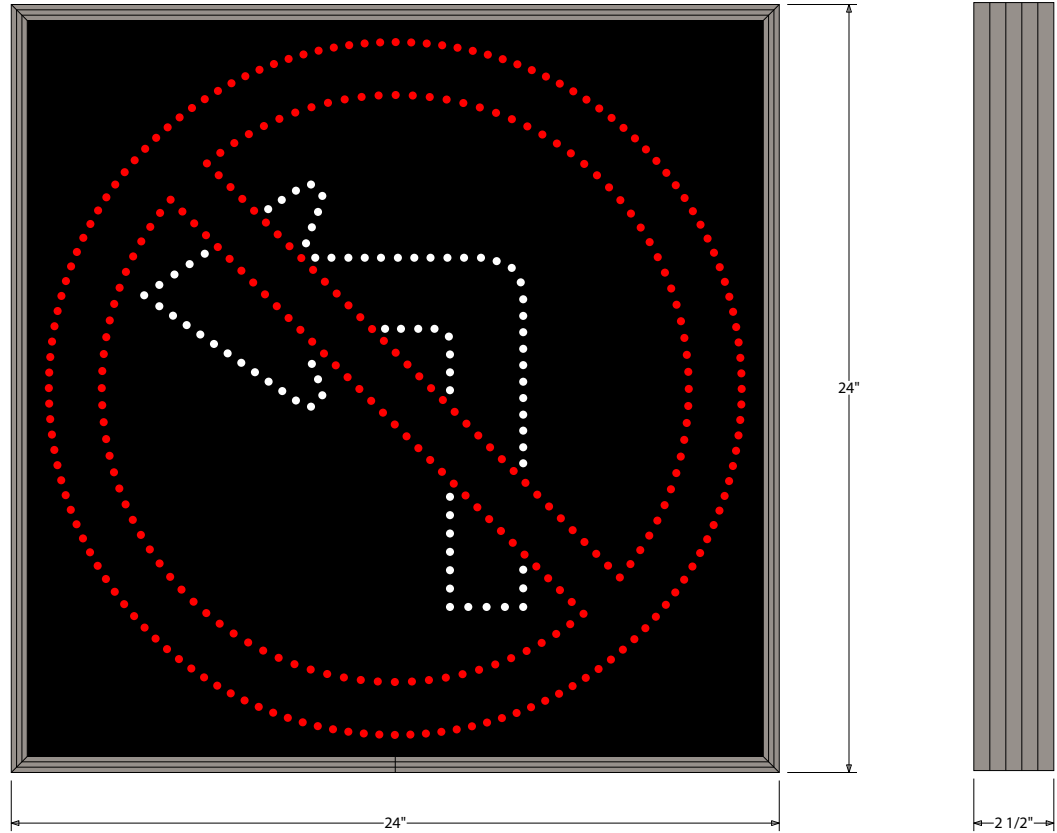

Direct-View LED Traffic Controller MUT2424RW-626

PRODUCT NUMBER

5649

CABINET DIMENSIONS

24" H x 24" W x 2.5" D

ILLUMINATION SOURCE

Super bright, narrow viewing angle LEDs
Available in green, red, blue, amber, and white LEDs
Messages "blankout" when turned off, eliminating confusion
Long life, solid state lighting

ELECTRICAL

Integrated solid state power supply
Standard Voltage: 120 VAC, Optional Voltages: 9-36 V, 240 VAC, 277 VAC
Maximum amps per lighted message (at 120 V) shown in the table below
UL/CUL approved for wet locations

CONSTRUCTION

Faces: Single Faced Sign
Extrusion (TCL): Slim line continuous, corrosion resistant, aluminum housing 2.5" deep
Face Material: Impact Resistant, smoked tinted Polycarbonate 1/8" thick.

FINISH

Standard Cabinet Color: Duranodic Bronze
Custom colors available upon request

Product View MUTCD R3-2

NOTE: Sign image may not exactly represent the finished product. For illustration purposes only.

MESSAGE	COLOR	HEIGHT	AMPS
No Left Turn Symbol	30° Red Round, 20° White Round	22"	0.16

Trans-Tech
4999 Pittsburgh Ave.
Erie, PA 16509
Phone: (888) 811-7010
Fax: (814) 836-8401
Email: sales@transportation-tech.com

Website: www.transportation-tech.com Proudly Made in the USA