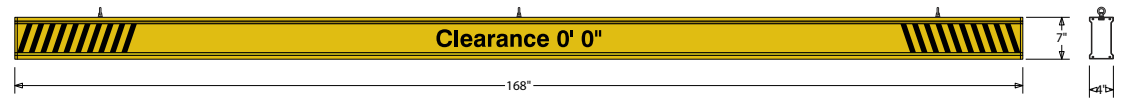

CONSTRUCTION

Single-piece, extruded aluminum bar with end caps and EasyGlide Adjustable Eyebolts for top mounting

INSTALLATION

Free hang from overhead surface using top mounted, adjustable eyebolts

FINISH

Standard Powder Coated Traffic Yellow
Custom colors available upon request

Product View

NOTE: Sign image may not exactly represent the finished product. For illustration purposes only.

MESSAGE	COLOR	HEIGHT	AMPS
Clearance 0' 0"	Black Reflective Vinyl	3.5"	